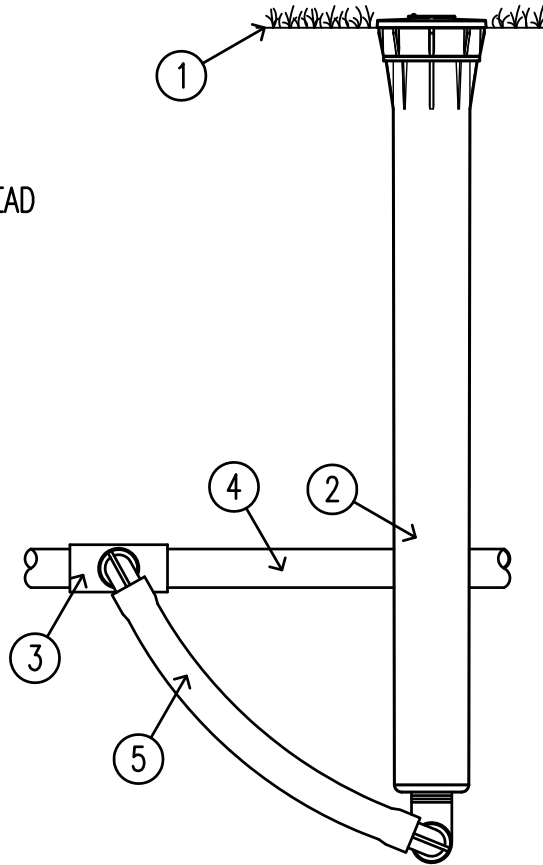

- ① FINISH GRADE
- ② MODEL PROS-12-CV SPRAY HEAD
- ③ LATERAL TEE OR ELL
- ④ LATERAL PIPE

SWING JOINT:

- ⑤ HUNTER 'PRO-FLEX' TUBING, HSBE-050 ELBOWS (2), & MARLEX STREET ELBOW (1)

SPRAY HEAD PROS-12-CV

XX

SCALE: 3" = 1'-0"

Hunter IRRIGATION DETAIL