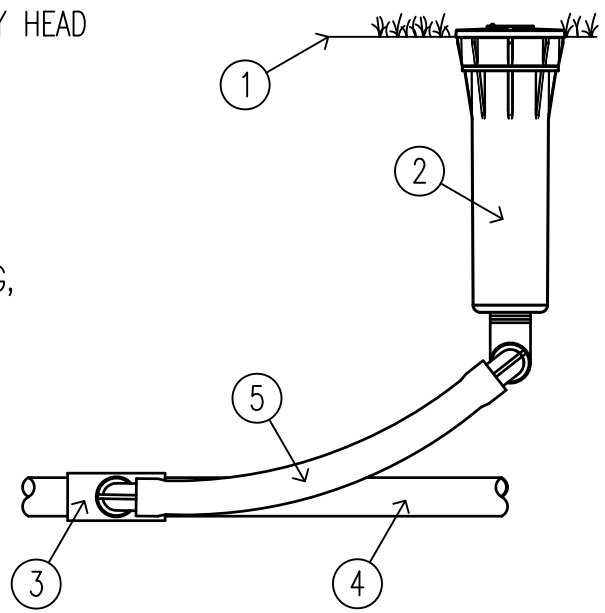

- ① FINISH GRADE
- ② MODEL PROS-04-CV SPRAY HEAD
- ③ LATERAL TEE OR ELL
- ④ LATERAL PIPE

SWING JOINT:

- ⑤ HUNTER 'PRO-FLEX' TUBING,
HSBE-050 ELBOWS (2), &
MARLEX STREET ELBOW (1)

SPRAY HEAD PROS-04-CV

XX

SCALE: 3" = 1'-0" Hunter IRRIGATION DETAIL