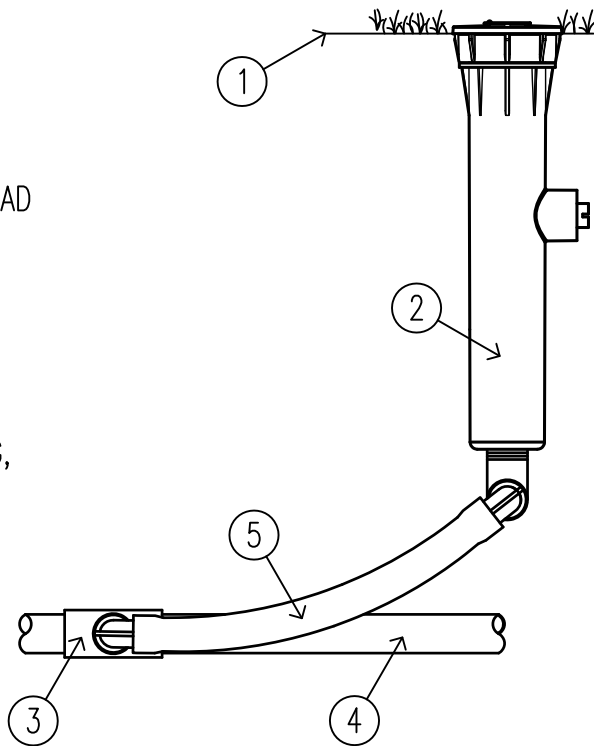

- ① FINISH GRADE
- ② MODEL PROS-06 SPRAY HEAD
- ③ LATERAL TEE OR ELL
- ④ LATERAL PIPE

SWING JOINT:

- ⑤ HUNTER 'PRO-FLEX' TUBING,
HSBE-050 ELBOWS (2), &
MARLEX STREET ELBOW (1)

XX

PROS-06 SPRAY HEAD

SCALE: 3" = 1'-0"

Hunter IRRIGATION DETAIL